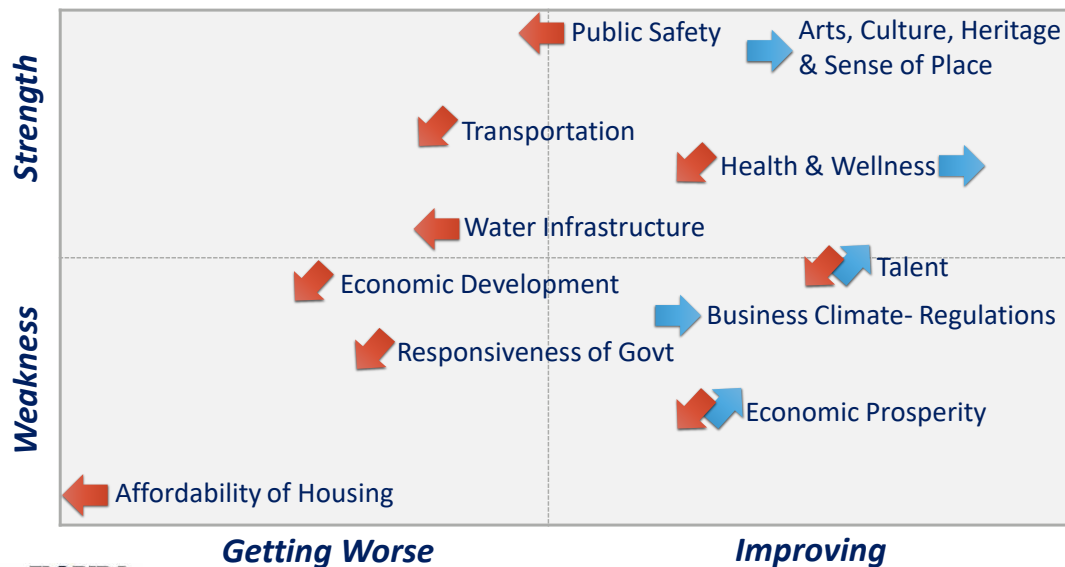

Summary of Townhall Findings, Statewide Analysis , 2016-17

*Findings as of 11/2017

For more information: Tony Carvajal, Tcarvajal@FLFoundation.org, 850.521.1258

10,000+ Floridians Engaged
3 Years of Research
6 Pillars - **3** Goals