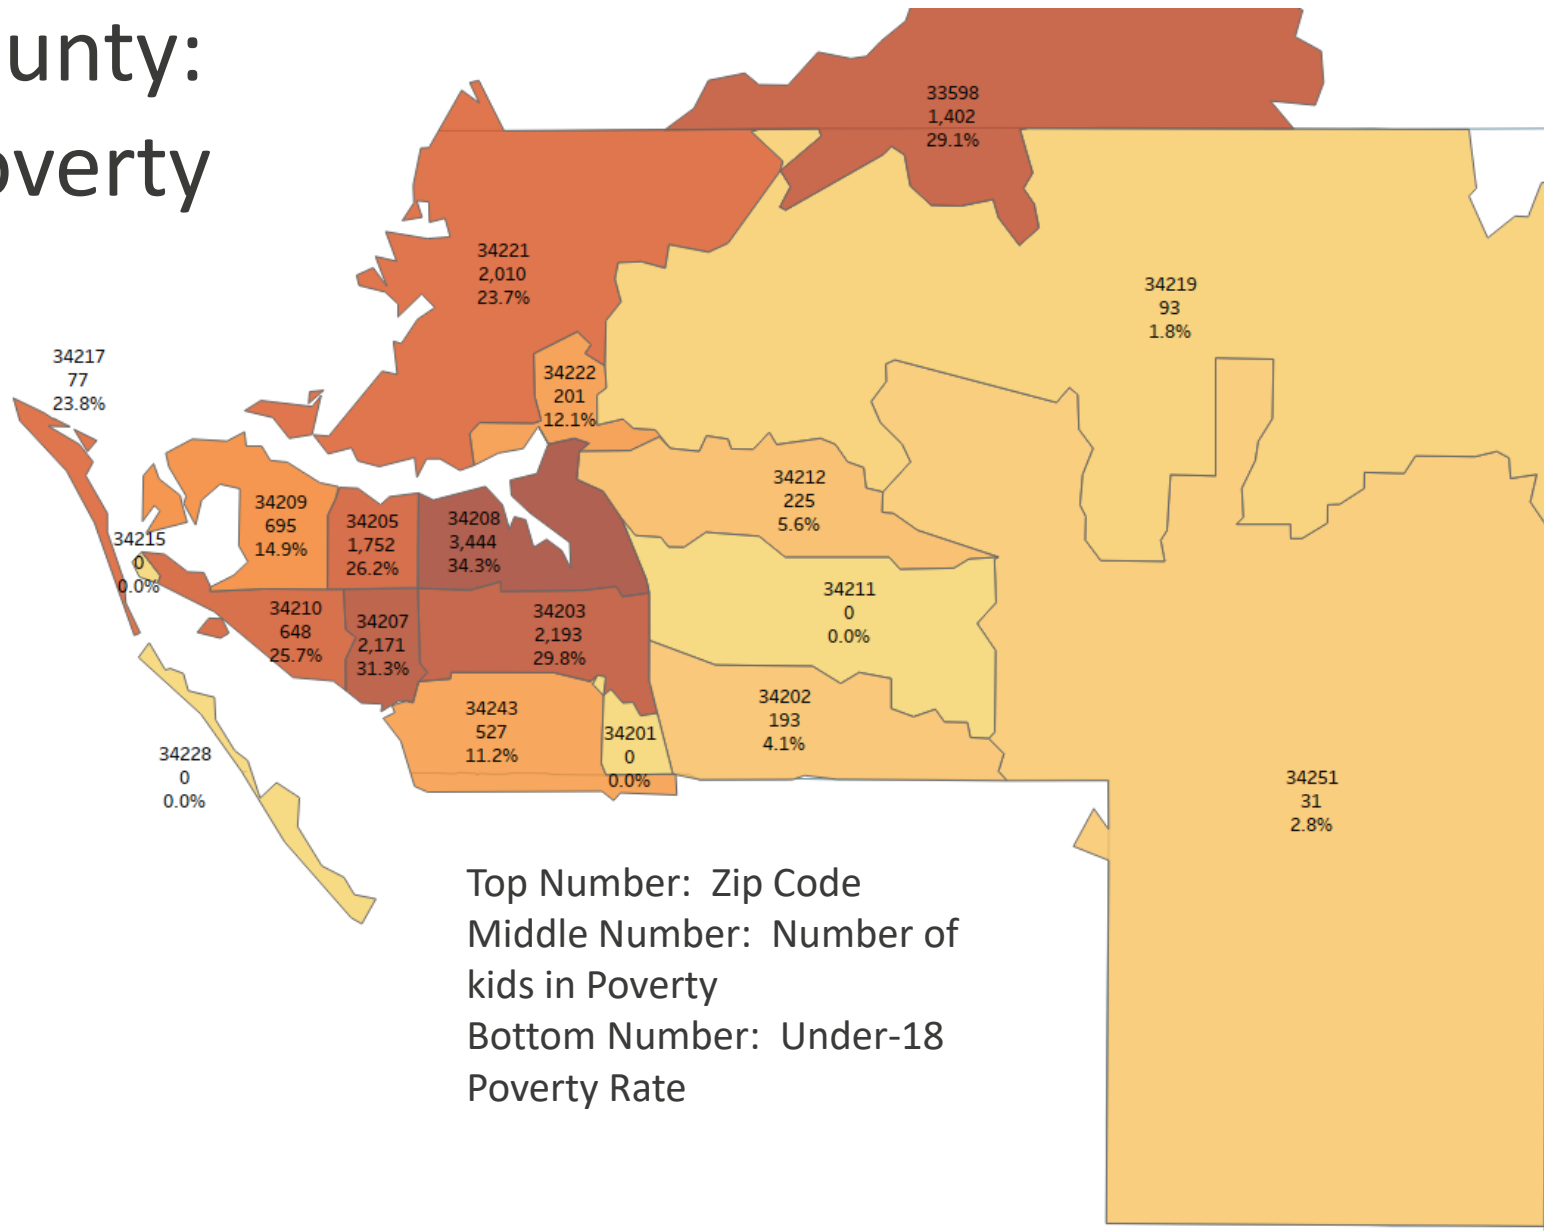

Manatee County: Under-18 Poverty

CHILDREN IN POVERTY

20.6%
(Decreasing)

<10%
2030 Goal

14,260
(Decreasing)

Top Number: Zip Code
 Middle Number: Number of kids in Poverty
 Bottom Number: Under-18 Poverty Rate