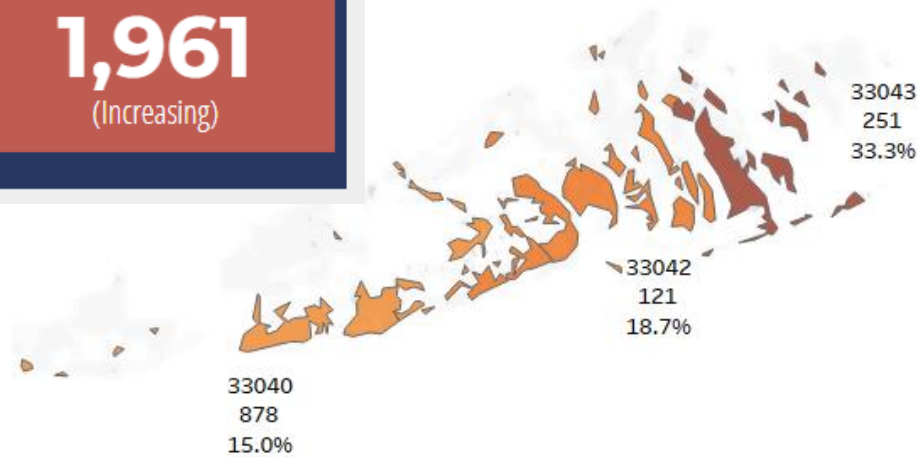

# Monroe County Under-18 Poverty

Top Number: Zip Code  
Middle Number: Number of kids in Poverty  
Bottom Number: Under-18 Poverty Rate