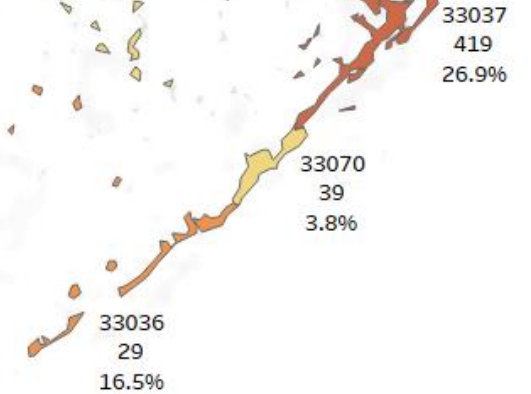

# Monroe County Under-18 Poverty

Top Number: Zip Code  
Middle Number: Number of kids in Poverty  
Bottom Number: Under-18 Poverty Rate